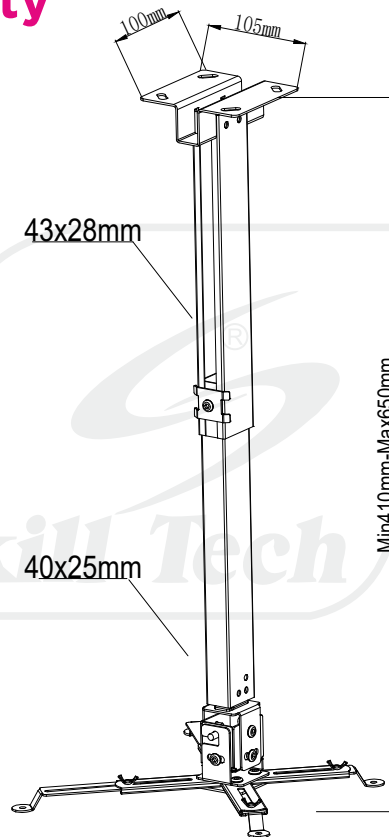

SH 4065PM

Universal Projector Ceiling mount

Great Flexibility Adaptability

RATED
Weight Capacity
25kg

Profile
400-650mm

Adjustable length
40 - 65cm

Tilt Range
+15°~-15°

Swivel Range
+15°~-15°